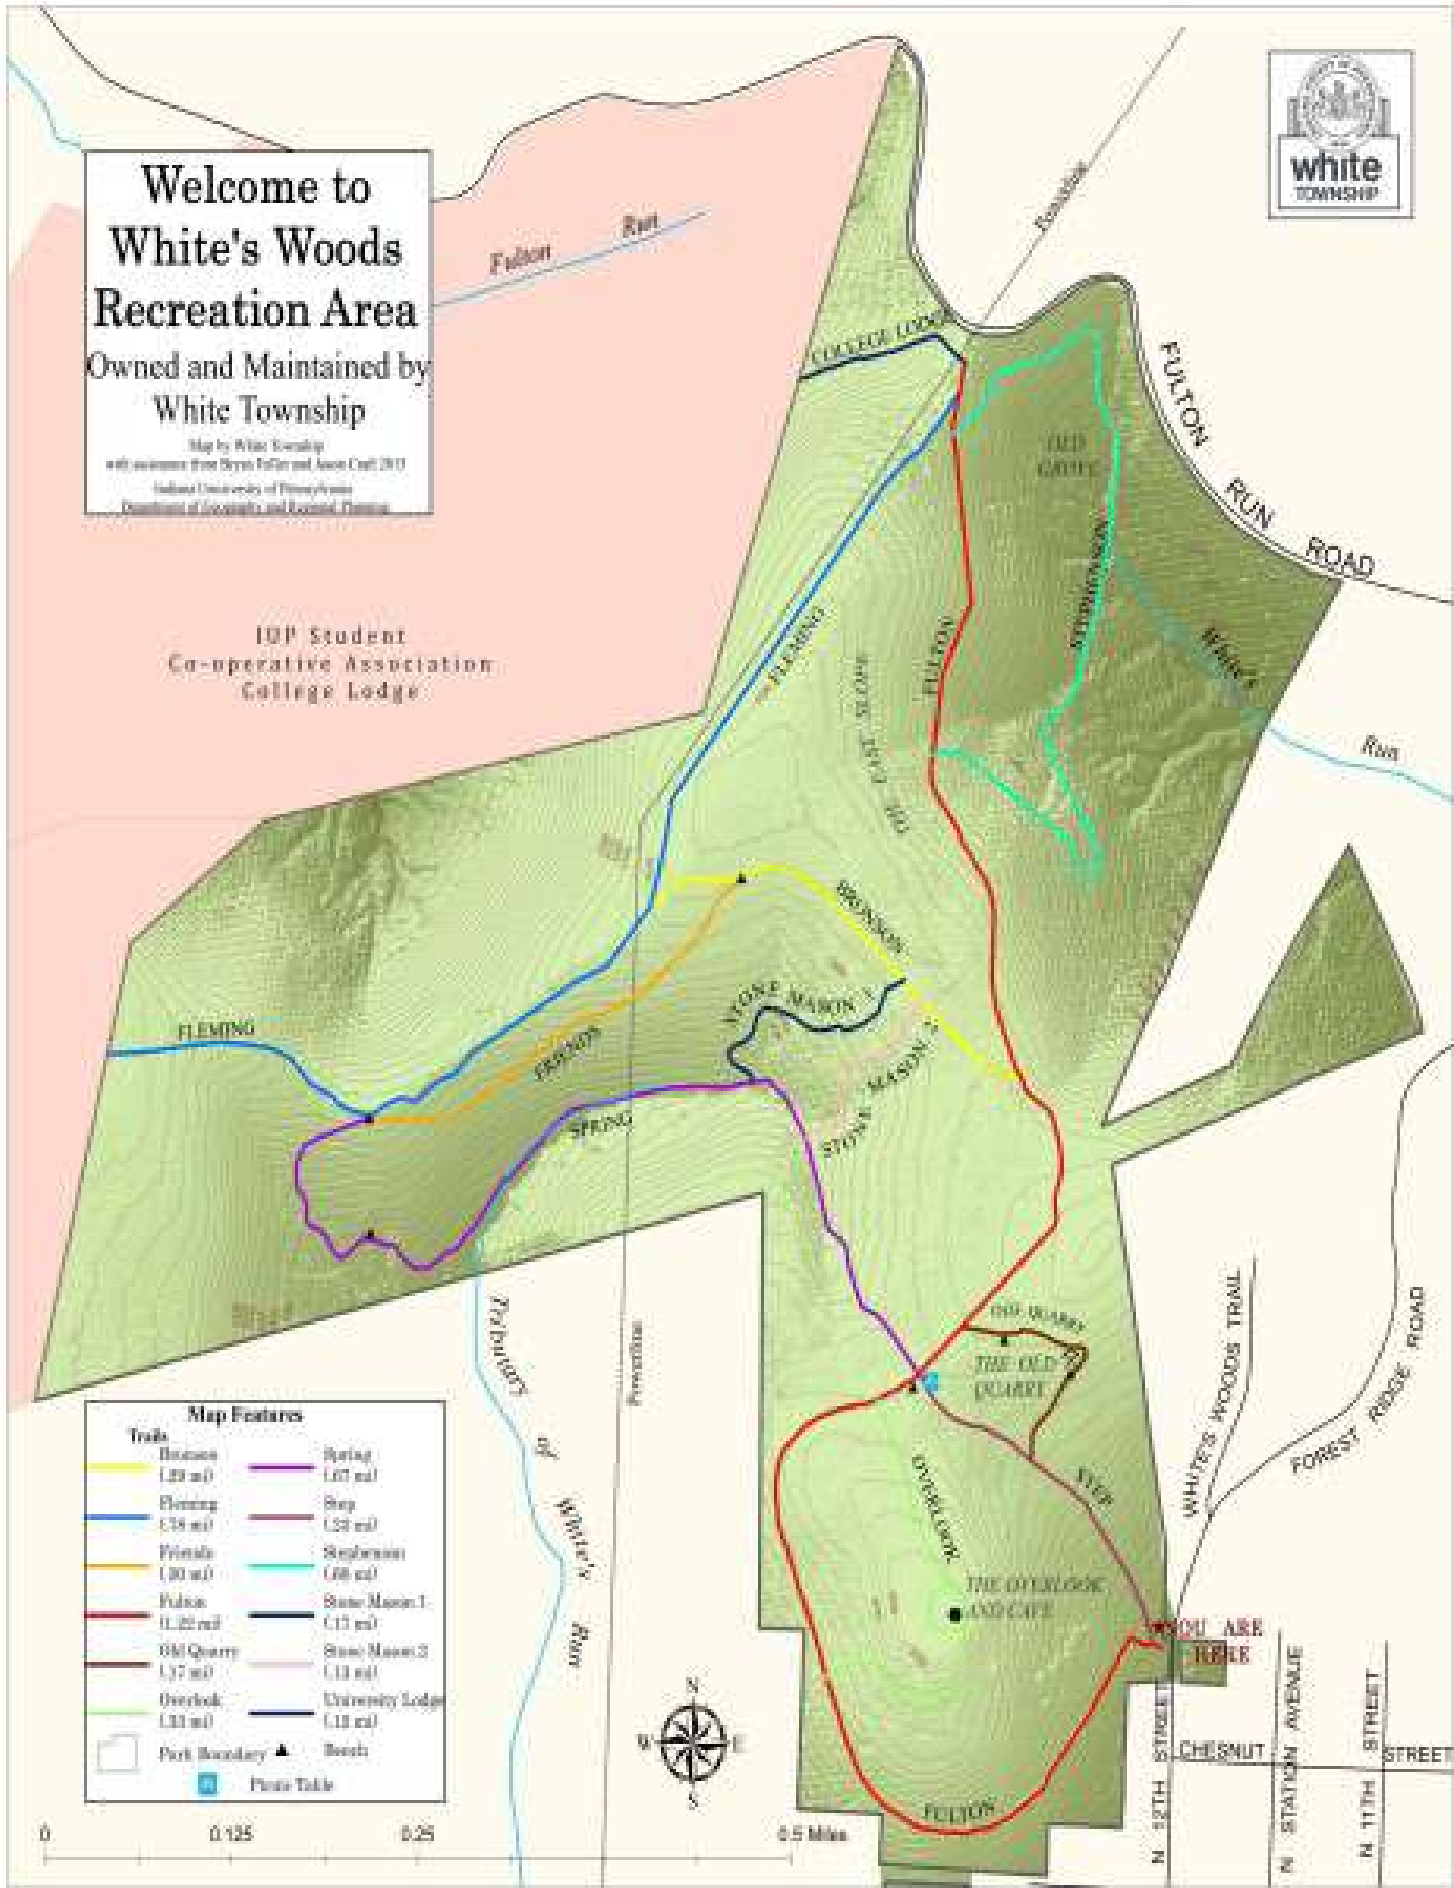

**Welcome to
White's Woods
Recreation Area**
Owned and Maintained by
White Township

Map by White Township
with assistance from Bryan Fulton and Jason Craft 2013
Ball State University of Pennsylvania
Department of Geography and Ecological Planning

IOF Student
Co-operative Association
College Lodge

Map Features

Trails	
Blossom (1.29 mi)	Spring (1.67 mi)
Fleming (1.34 mi)	Shay (1.59 mi)
Friends (1.80 mi)	Stephens (1.66 mi)
Fulton (1.22 mi)	State Mason 1 (1.13 mi)
Old Quarry (1.37 mi)	State Mason 2 (1.13 mi)
Overlook (1.33 mi)	University Lodge (1.18 mi)
Park Boundary	Beach
Photo Table	

0 0.125 0.25 0.5 Miles

N 12TH STREET
CHESTNUT
N STATION AVENUE
N 11TH STREET

WHITTE'S WOODS TRAIL
FOREST RIDGE ROAD

YOU ARE HERE